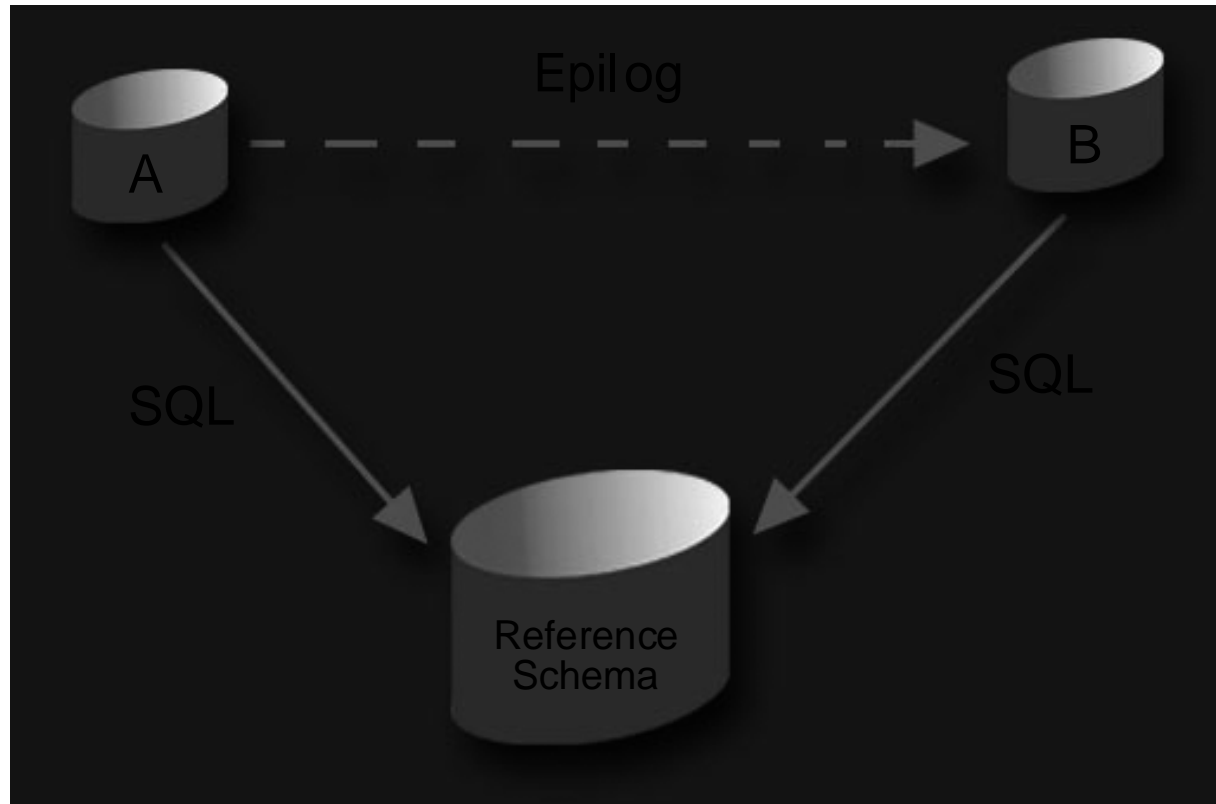

Assets Leveraged

Complexity hidden

SQL Skills and Code preserved