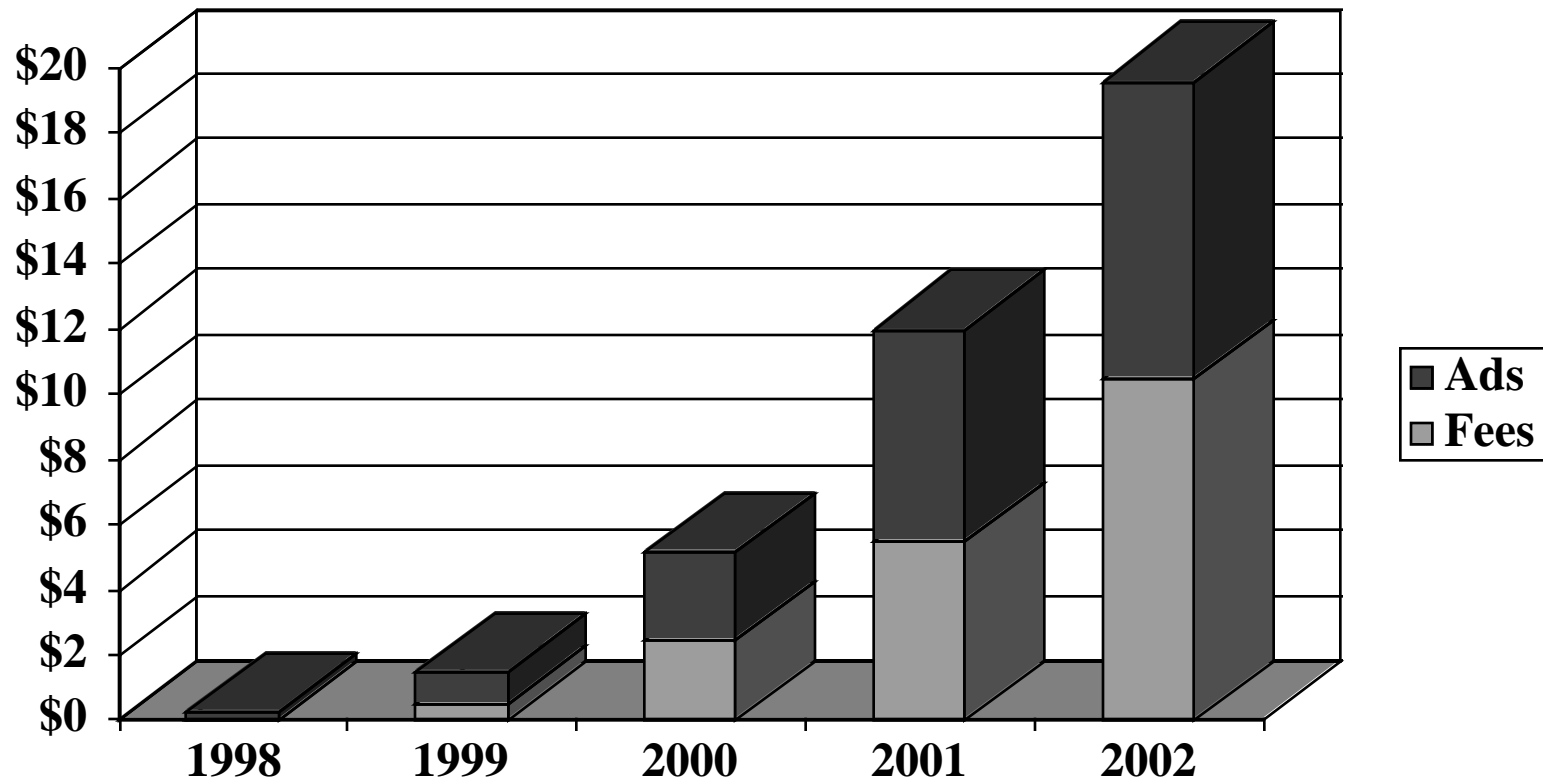

The Infomediaries Market

$Billions

Source: Volpe Brown Whelan