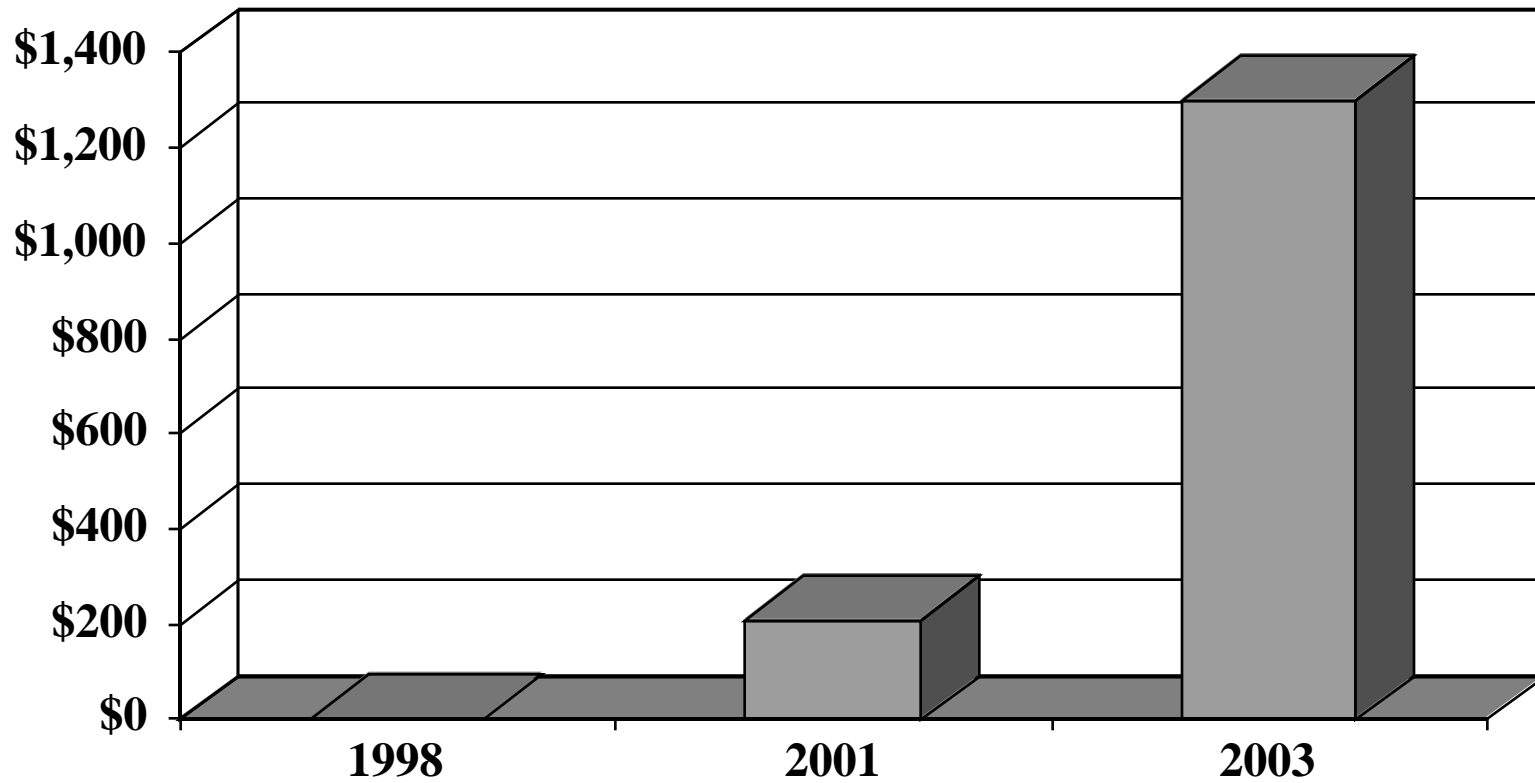

Business to Business Net Commerce

$Billions

Source: Forrester Research, 1999